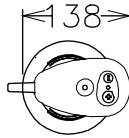

Optional Accessories

- 353 mm stainless steel tube for portal mixer bermixer PNC 650132
- 453 mm stainless steel tube for portal mixer bermixer PNC 650133
- 553 mm stainless steel tube for portal mixer bermixer PNC 650134
- Adjustable rail for containers diam. 375 mm to 650 mm (to be used with 653294) PNC 653292
- Holder to support portable mixer in containers (can be used only with tube attachment) PNC 653294
- Reinforced whisk for portable mixer PNC 653578

APPROVAL: _____

Bermixer PRO Combi 450 W with Stainless Steel Tube (453-553mm) & Reinforced Whisk

Hand held Mixers

**Hand held Mixers
Bermixer PRO Combi 450 W with
Stainless Steel Tube (453-553mm) &
Reinforced Whisk**

Front

Top

EI = Electrical connection

Side

Electric

Supply voltage:

600318 (DBPW4545) 220-240 V/1N ph/50/60 Hz

600325 (DBPW4555) 220-240 V/1N ph/50/60 Hz

Electrical power max.: 0.45 kW

Total Watts: 0.45 kW

Capacity:

Capacity (up to):

600318 (DBPW4545) 100 liter

600325 (DBPW4555) 120 liter

Key Information:

External dimensions, Height: 765 mm