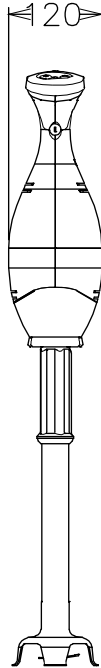

- | | |
|-------------------|---|
| 600318 (DBPW4545) | Portable mixer, variable speed up to 9000 rpm, with stainless steel tube 453 mm and whisk - 450 W |
| 600325 (DBPW4555) | Portable mixer, variable speed up to 9000 rpm, with stainless steel tube 553 mm and whisk - 450 W |

APPROVAL: _____

Bermixer PRO Combi 450 W with Stainless Steel Tube (453-553mm) & Reinforced Whisk

Hand held Mixers

**Hand held Mixers
Bermixer PRO Combi 450 W with
Stainless Steel Tube (453-553mm) &
Reinforced Whisk**

Front

Top

EI = Electrical connection

Side

Electric

Supply voltage:

600318 (DBPW4545) 220-240 V/1N ph/50/60 Hz

600325 (DBPW4555) 220-240 V/1N ph/50/60 Hz

Electrical power max.: 0.45 kW

Total Watts: 0.45 kW

Capacity:

Capacity (up to):

600318 (DBPW4545) 100 liter

600325 (DBPW4555) 120 liter

Key Information:

External dimensions, Height: 765 mm