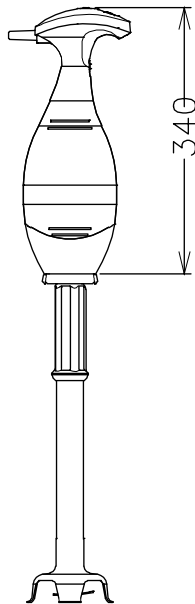

Front

Top

EI = Electrical connection

Side

Electric

Supply voltage:

600318 (DBPW4545) 220-240 V/1N ph/50/60 Hz

600325 (DBPW4555) 220-240 V/1N ph/50/60 Hz

Electrical power max.: 0.45 kW

Total Watts: 0.45 kW

Capacity:

Capacity (up to):

600318 (DBPW4545) 100 liter

600325 (DBPW4555) 120 liter

Key Information:

External dimensions, Height: 765 mm