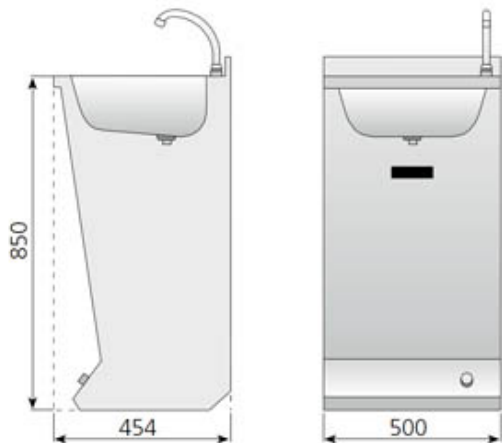

Model: LP-54

Technical features

Reference	Description	Total dimensions (mm)
19004746	Foot Hand basin	500 x 450 x 850

Packaging dimensions:

Depth: 500,000 MM

Width: 940,000 MM

Height: 540,000 MM

Gross weight: 14,000 KG

General features

Made of stainless steel.

Seamless, drawn out of a single sheet of 1 mm thick steel, coved corner sink bowls with a generous radius for maximum capacity, strength, hygiene and easy cleaning and hygiene.

Supplied ready to install, including as standard options:

Timed switch with easy foot activation.

Swivel nozzle (except electronic "EL" model).

Mixer and taps for regulating hot and cold water flow.

Flexible 1/2" hoses for high pressure water.