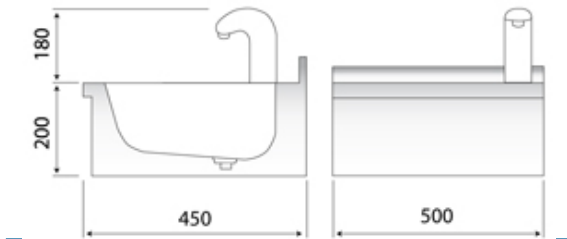

### Technical features

Reference	Description	Total dimensions (mm)
19004742	With electronic tap and soap dosing device	500 x 450 x 200

#### Packaging dimensions:

Depth: 455,000 MM

Width: 510,000 MM

Height: 235,000 MM

Gross weight: 13,000 KG