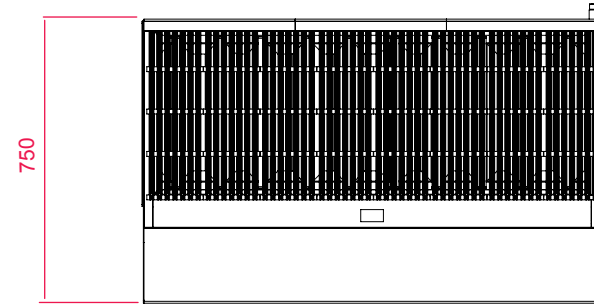

DESCRIPTION

MODEL
TOTAL BTU
DIMENSIONS (mm) (W x D x H)
BOX DIMMS (mm) (W x D x H)
GRILL AREA (mm) (W x D x H)
PACKED WEIGHT (kg)
SUPPLIED WITH REGULATOR
GAS

- Suitable for conversion to natural gas by a certified gas installer

GRILLER 10 RADIANT

GGA3010
140 000
1307 x 750 x 905
1360 x 930 x 420
1250 x 470
138
NO
LPG

Model: GGA3010

NOTE: When viewing the appliance from the front in it's usual operating position, the width (W) of the product is the total distance from left to right; the depth (D) of the product is the total distance from the front to the back; the height (H) is the total distance from the bottom of the product to the top.

ANVIL

AXIS

Note: Output performance figures quoted are dependant on various factors

Anvil reserves the right, without notice, to make changes and revisions to product specifications, materials and design, which in our opinion, will provide better performance, durability and efficiency.