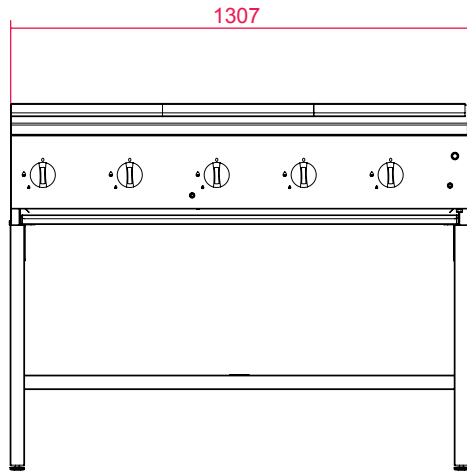

## DESCRIPTION

MODEL  
 TOTAL BTU  
 DIMENSIONS (mm) (W x D x H)  
 BOX DIMMS (mm) (W x D x H)  
 GRILL AREA (mm) (W x D x H)  
 PACKED WEIGHT (kg)  
 SUPPLIED WITH REGULATOR  
 GAS

- Suitable for conversion to natural gas by a certified gas installer

## GRILLER 10 RADIANT

GGA3010  
 140 000  
 1307 x 750 x 905  
 1360 x 930 x 420  
 1250 x 470  
 138  
 NO  
 LPG

Model: GGA3010

NOTE: When viewing the appliance from the front in it's usual operating position, the width (W) of the product is the total distance from left to right; the depth (D) of the product is the total distance from the front to the back; the height (H) is the total distance from the bottom of the product to the top.