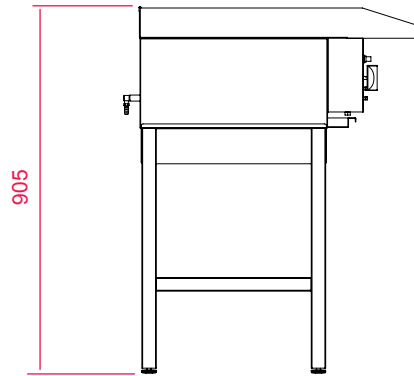

## DESCRIPTION

MODEL  
 TOTAL BTU  
 DIMENSIONS (mm) (W x D x H)  
 BOX DIMMS (mm) (W x D x H)  
 GRILL AREA (mm) (W x D x H)  
 PACKED WEIGHT (kg)  
 SUPPLIED WITH REGULATOR  
 GAS

- Suitable for conversion to natural gas by a certified gas installer

## GRILLER 10 RADIANT

GGA3010  
 140 000  
 1307 x 750 x 905  
 1360 x 930 x 420  
 1250 x 470  
 138  
 NO  
 LPG

Model: GGA3010

NOTE: When viewing the appliance from the front in it's usual operating position, the width (W) of the product is the total distance from left to right; the depth (D) of the product is the total distance from the front to the back; the height (H) is the total distance from the bottom of the product to the top.