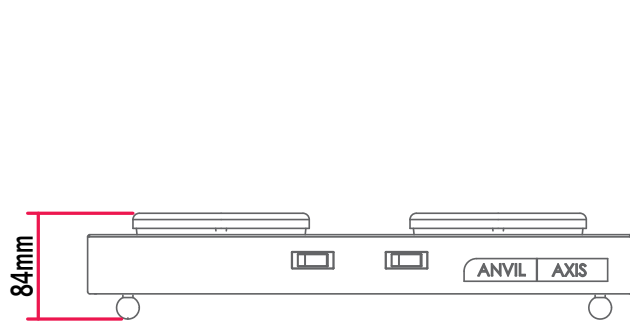

 ANVIL

AXIS

ALL ANVIL EQUIPMENT COMES WITH A ONE
YEAR WARRANTY ON COMPONENTS AND
DEFECTIVE WORKMANSHIP.
www.anvilworld.com

S
A
X
I
S

DESCRIPTION

MODEL
 NUMBER OF PLATES
 POWER RATING (230V/50Hz)
 DIMENSIONS (mm) (W x D x H)
 BOX DIMNS (mm) (W x D x H)
 PACKED WEIGHT (kg)
 PLATE DIAMETER
 COMPLIES WITH SPEC

- Unit available in 120V/60Hz configuration

JUG WARMER

CWA0002
 2
 2 x 0.1kW
 432 x 243 x 84
 517 x 277 x 97
 3
 2 x 140mm
 SABS IEC 60335

Model: CWA0002

NOTE: When viewing the appliance from the front in its usual operating position, the width (W) of the product is the total distance from left to right; the depth (D) of the product is the total distance from the front to the back; the height (H) is the total distance from the bottom of the product to the top.