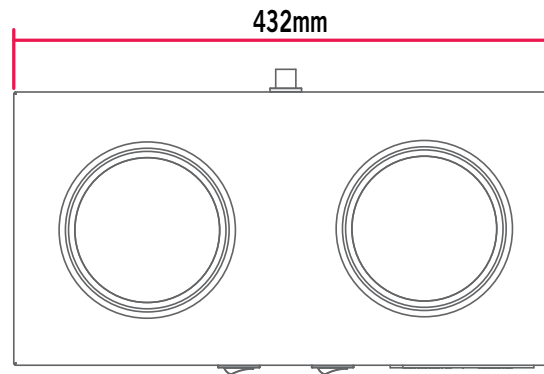

 ANVIL

AXIS

ALL ANVIL EQUIPMENT COMES WITH A ONE
YEAR WARRANTY ON COMPONENTS AND
DEFECTIVE WORKMANSHIP.
www.anvilworld.com

S
A
X
I
S

DESCRIPTION

MODEL
 NUMBER OF PLATES
 POWER RATING (230V/50Hz)
 DIMENSIONS (mm) (W x D x H)
 BOX DIMNS (mm) (W x D x H)
 PACKED WEIGHT (kg)
 PLATE DIAMETER
 COMPLIES WITH SPEC

- Unit available in 120V/60Hz configuration

JUG WARMER

CWA0002
 2
 2 x 0.1kW
 432 x 243 x 84
 517 x 277 x 97
 3
 2 x 140mm
 SABS IEC 60335

Model: CWA0002

NOTE: When viewing the appliance from the front in its usual operating position, the width (W) of the product is the total distance from left to right; the depth (D) of the product is the total distance from the front to the back; the height (H) is the total distance from the bottom of the product to the top.