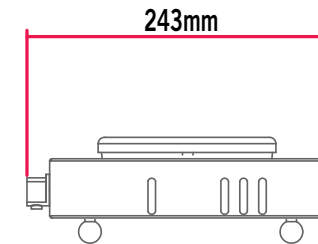

 ANVIL

AXIS

ALL ANVIL EQUIPMENT COMES WITH A ONE
YEAR WARRANTY ON COMPONENTS AND
DEFECTIVE WORKMANSHIP.
www.anvilworld.com

S
A
X
I
S

DESCRIPTION

MODEL
 NUMBER OF PLATES
 POWER RATING (230V/50Hz)
 DIMENSIONS (mm) (W x D x H)
 BOX DIMNS (mm) (W x D x H)
 PACKED WEIGHT (kg)
 PLATE DIAMETER
 COMPLIES WITH SPEC

- Unit available in 120V/60Hz configuration

JUG WARMER

CWA0002
 2
 2 x 0.1kW
 432 x 243 x 84
 517 x 277 x 97
 3
 2 x 140mm
 SABS IEC 60335

Model: CWA0002

NOTE: When viewing the appliance from the front in its usual operating position, the width (W) of the product is the total distance from left to right; the depth (D) of the product is the total distance from the front to the back; the height (H) is the total distance from the bottom of the product to the top.